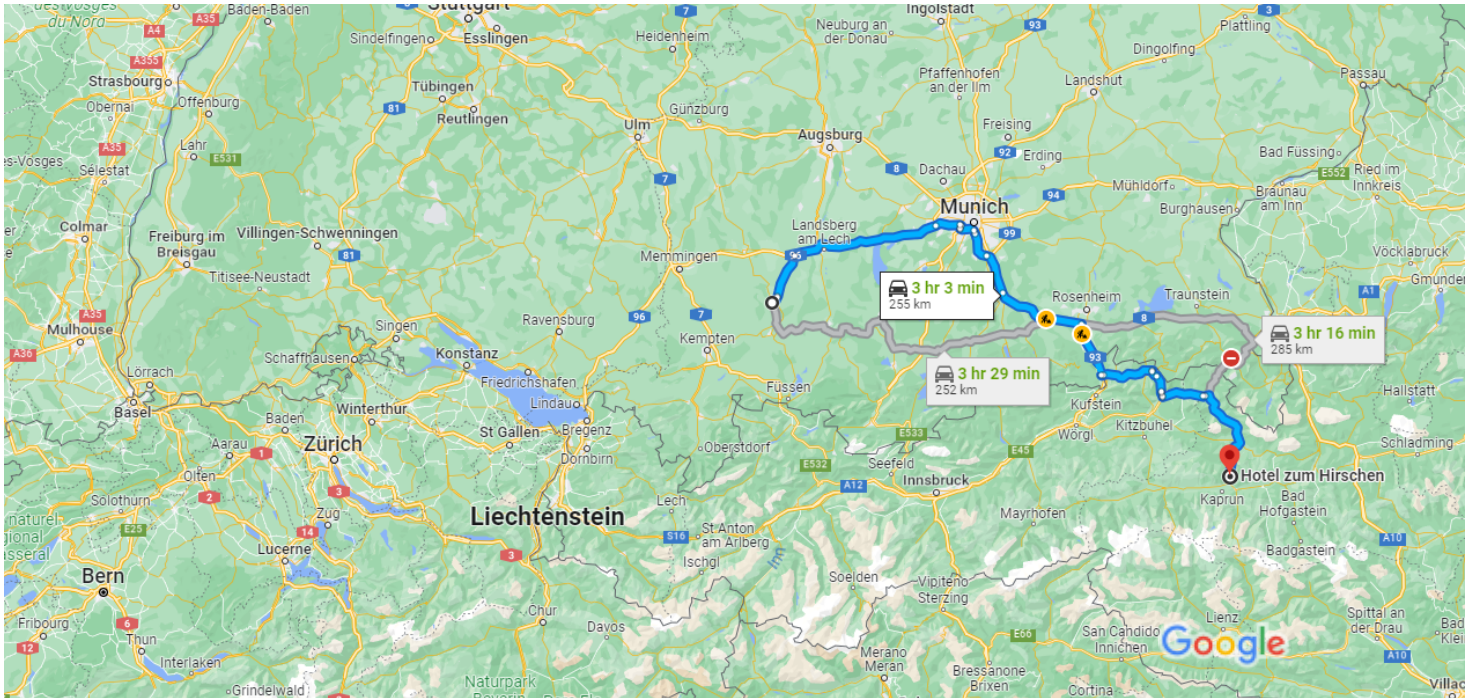

Hotel Goldener Hirsch, Kaiser-Max-Straße 39 - 41, Drive 255 km, 3 hr 3 min
87600 Kaufbeuren, Germany to Hotel zum Hirschen, Dreifaltigkeitsgasse 1,
5700 Zell am See, Austria

Driving from Kaufbeuren to Zell Am See

Map data ©2023 GeoBasis-DE/BKG (©2009), Google 20 km

Hotel Goldener Hirsch This route crosses a country border.

Kaiser-Max-Straße 39
- 41, 87600
Kaufbeuren, Germany

Get on A96 in Buchloe from Augsburg Str. and B12

- 19 min (20.1 km)
- 25 m
- 74 m
- 110 m
- 300 m
- 280 m

-  6. Turn right at Spittelmühlkreuzung onto Gutenbergstraße

 280 m
-  7. Continue onto Augsburg Str.

 2.5 km
-  8. At the roundabout, take the 4th exit onto the B12 ramp to A96/München/Augsburg/Landsberg

 700 m
-  9. Merge onto B12

 15.4 km
-  10. Merge onto A96 via the ramp to U37/München/Augsburg/Landsberg am Lech

 500 m

Continue on A96. Take A8 and A93 to Tiroler Str. in Oberaudorf. Take exit 59-Oberaudorf from A93