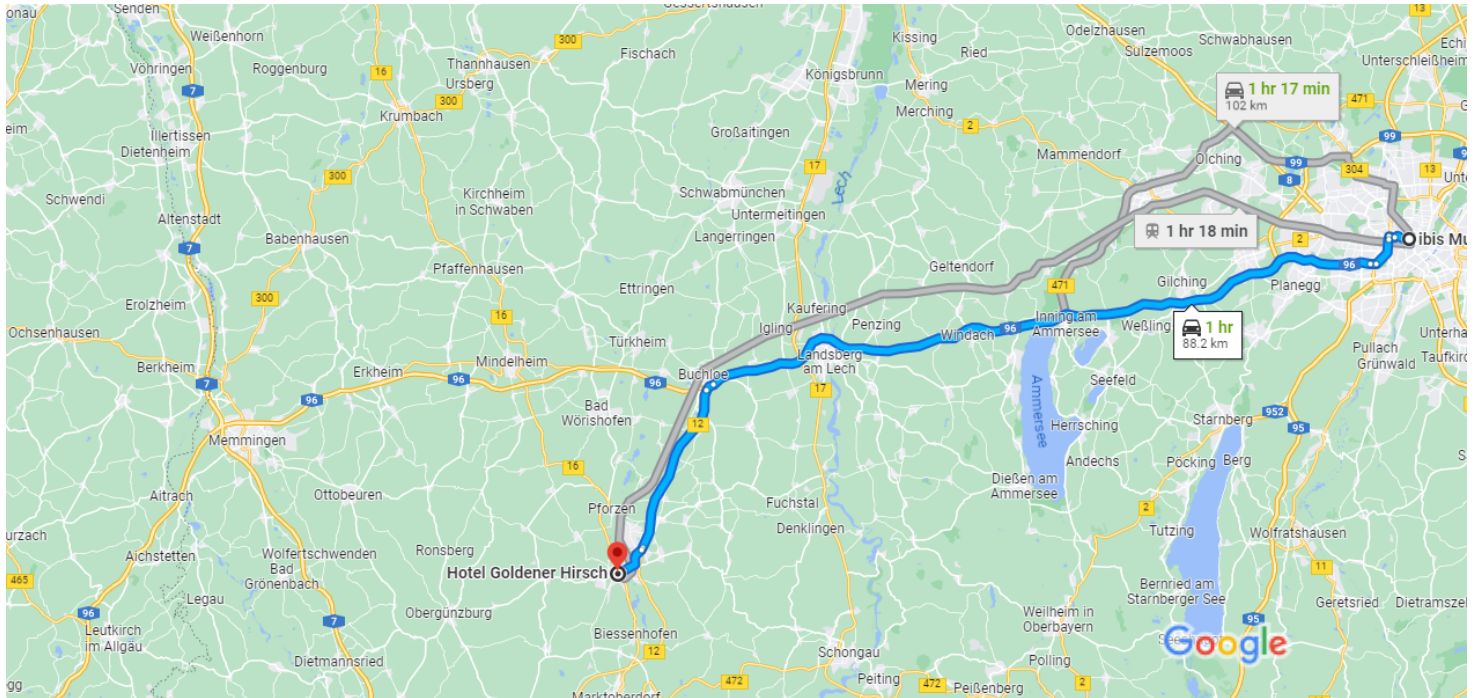

ibis Muenchen City, Dachauer Str. 21, 80335 München, Germany to Hotel Goldener Hirsch, Kaiser-Max-Straße 39 - 41, 87600 Kaufbeuren, Germany

Directions from Munich to Kaufbeuren

Map data ©2023 GeoBasis-DE/BKG (©2009), Google 10 km

ibis Muenchen City

Dachauer Str. 21, 80335 München, Germany

Get on A96 from Marsstraße and B2R

- 10 min (5.6 km)
- ↑ 1. Head south on Dachauer Str. toward Eisenstraße
160 m
- ↘ 2. Turn right onto Marsstraße
1.5 km
- ↘ 3. Turn right onto Arnulfstraße
450 m
- ↙ 4. Turn left onto Donnersbergerbrücke
300 m
- ↗ 5. Merge onto Donnersbergerbrücke/B2R
Continue to follow B2R
2.5 km
- ↗ 6. Use the right 2 lanes to turn slightly right onto the A96 ramp to Lindau/A8/Stuttgart/Laim
550 m

Follow A96 to B12 in Buchloe. Take exit 22-Jengen/Kaufbeuren from A96

38 min (63.3 km)

- 7. Continue onto A96

62.4 km
- 8. Take exit 22-Jengen/Kaufbeuren for B12 toward Jengen/Kaufbeuren/Kempten/Marktoberdorf

850 m

Follow B12 and Augsburg Str. to Kaiser-Max-Straße in Kaufbeuren

19 min (19.3 km)

- 9. Continue onto B12

15.4 km
- 10. Take the exit toward Kaufbeuren/Neugablonz/Mauerstetten

290 m
- 11. At the roundabout, take the 2nd exit onto Augsburg Str.